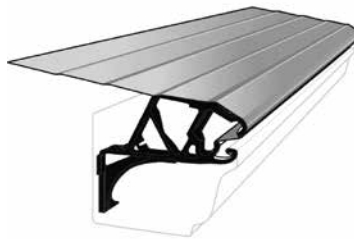

TRUGUARD® GUTTER PROTECTION SYSTEM

ALUMINUM

PROFESSIONAL GRADE

13.5" GUTTER PROTECTION PANELS WITH SMART CLIP

	5"	6"
Thickness	.024	
Finish	Kynar®	
SKU	GPP	GPP6
Low Gloss White	•	•
Black 518	•	•
Golden Oak 608	•	•
Mocha 507	•	•
Musket 508	•	•
Pewter 805	•	•
Slate Gray 775	•	•
Terratone 511	•	•

Panel length is 61"

also available in copper - call for details

U.S. Patent Nos. 7,584,576; 7,506,476; 7,347,027; and/or 6,933,870

20 pc./5'
50 clips/carton
30 carton/pallet
10 pallet/truck

Panel length is 61"

also available in copper - call for details

20 pc./5'
50 clips/carton
24 carton/pallet
10 pallet/truck

TRUGUARD® PANELS & SMART CLIP

ALUMINUM & OTHER

Thickness	.024		-
Finish	Kynar®		-
SKU	GPPANEL	GP15P	5SCB & 6SCB
Low Gloss White	•	•	Color: Black
Black 518	•	•	
Golden Oak 608	•	•	
Mocha 507	•	•	All clips shipped with screws pre-installed in bracket.
Musket 508	•	•	
Pewter 805	•	•	If additional screws needed use sku: GMBS5. Details: 3" length - 1/4" hex-head drive, 1,500 qty/box.
Slate Gray 775	•	•	
Terratone 511	•	•	