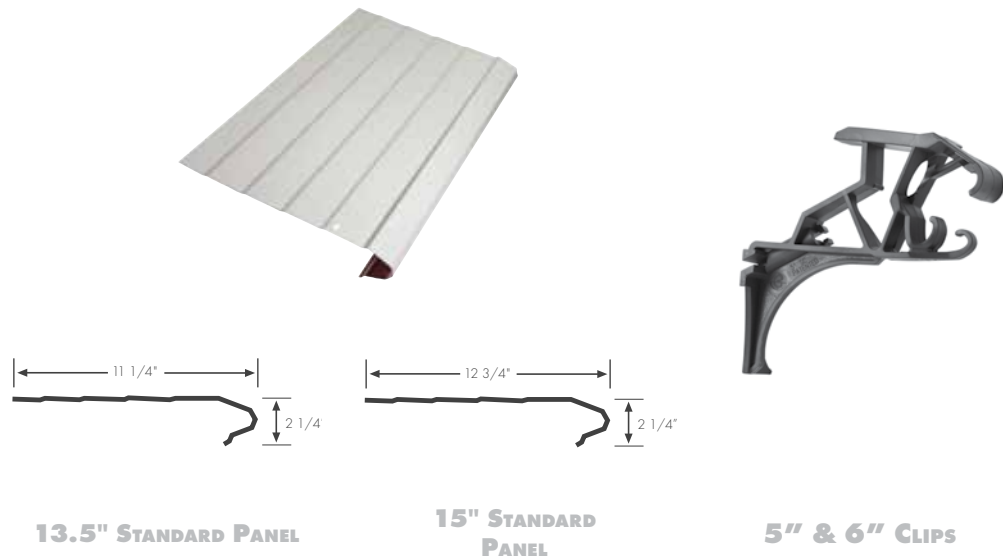

TRUGUARD® GUTTER PROTECTION SYSTEM

ALUMINUM

PROFESSIONAL GRADE

13.5" GUTTER PROTECTION PANELS WITH SMART CLIP

	5"	6"
Thickness	.024	
Finish	Kynar®	
SKU	GPP	GPP6
Low Gloss White	•	•
Black 518	•	•
Golden Oak 608	•	•
Mocha 507	•	•
Musket 508	•	•
Pewter 805	•	•
Slate Gray 775	•	•
Terratone 511	•	•

Panel length is 61"

also available in copper - call for details

U.S. Patent Nos. 7,584,576; 7,506,476; 7,347,027; and/or 6,933,870

20 pc./5'
50 clips/carton
30 carton/pallet
10 pallet/truck

Panel length is 61"

also available in copper - call for details

20 pc./5'
50 clips/carton
24 carton/pallet
10 pallet/truck

TRUGUARD® PANELS & SMART CLIP

ALUMINUM & OTHER

Thickness	.024		-
Finish	Kynar®		-
SKU	GPPANEL	GP15P	5SCB & 6SCB
Low Gloss White	•	•	Color: Black
Black 518	•	•	
Golden Oak 608	•	•	
Mocha 507	•	•	All clips shipped with screws pre-installed in bracket.
Musket 508	•	•	
Pewter 805	•	•	If additional screws needed use sku: GMBS5. Details: 3" length - 1/4" hex-head drive, 1,500 qty/box.
Slate Gray 775	•	•	
Terratone 511	•	•	