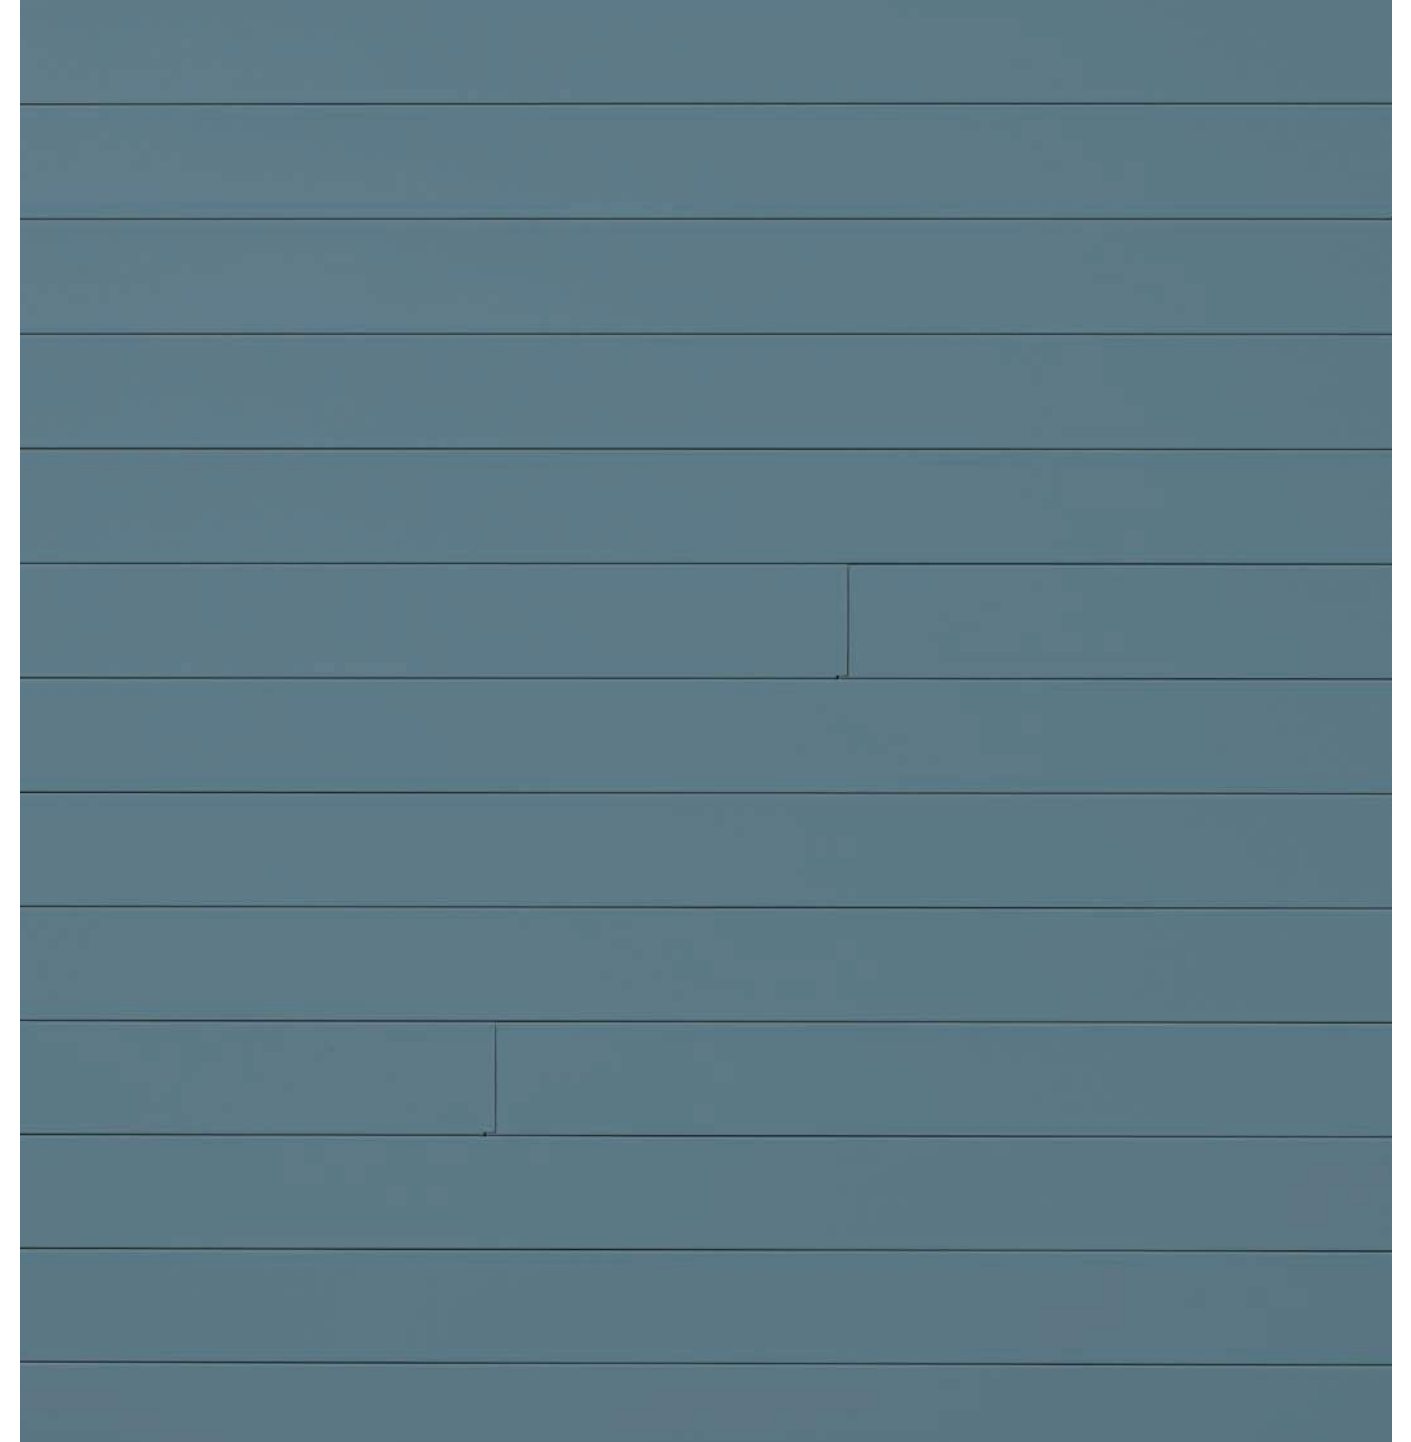

467 Evening Shade [EVES]

Profile: 5" Plank
Panel Length: 12 ft
Material: Steel
Paint Finish: Kynar Solid Matte Finish
Application: Vertical, Horizontal or Porch Ceiling