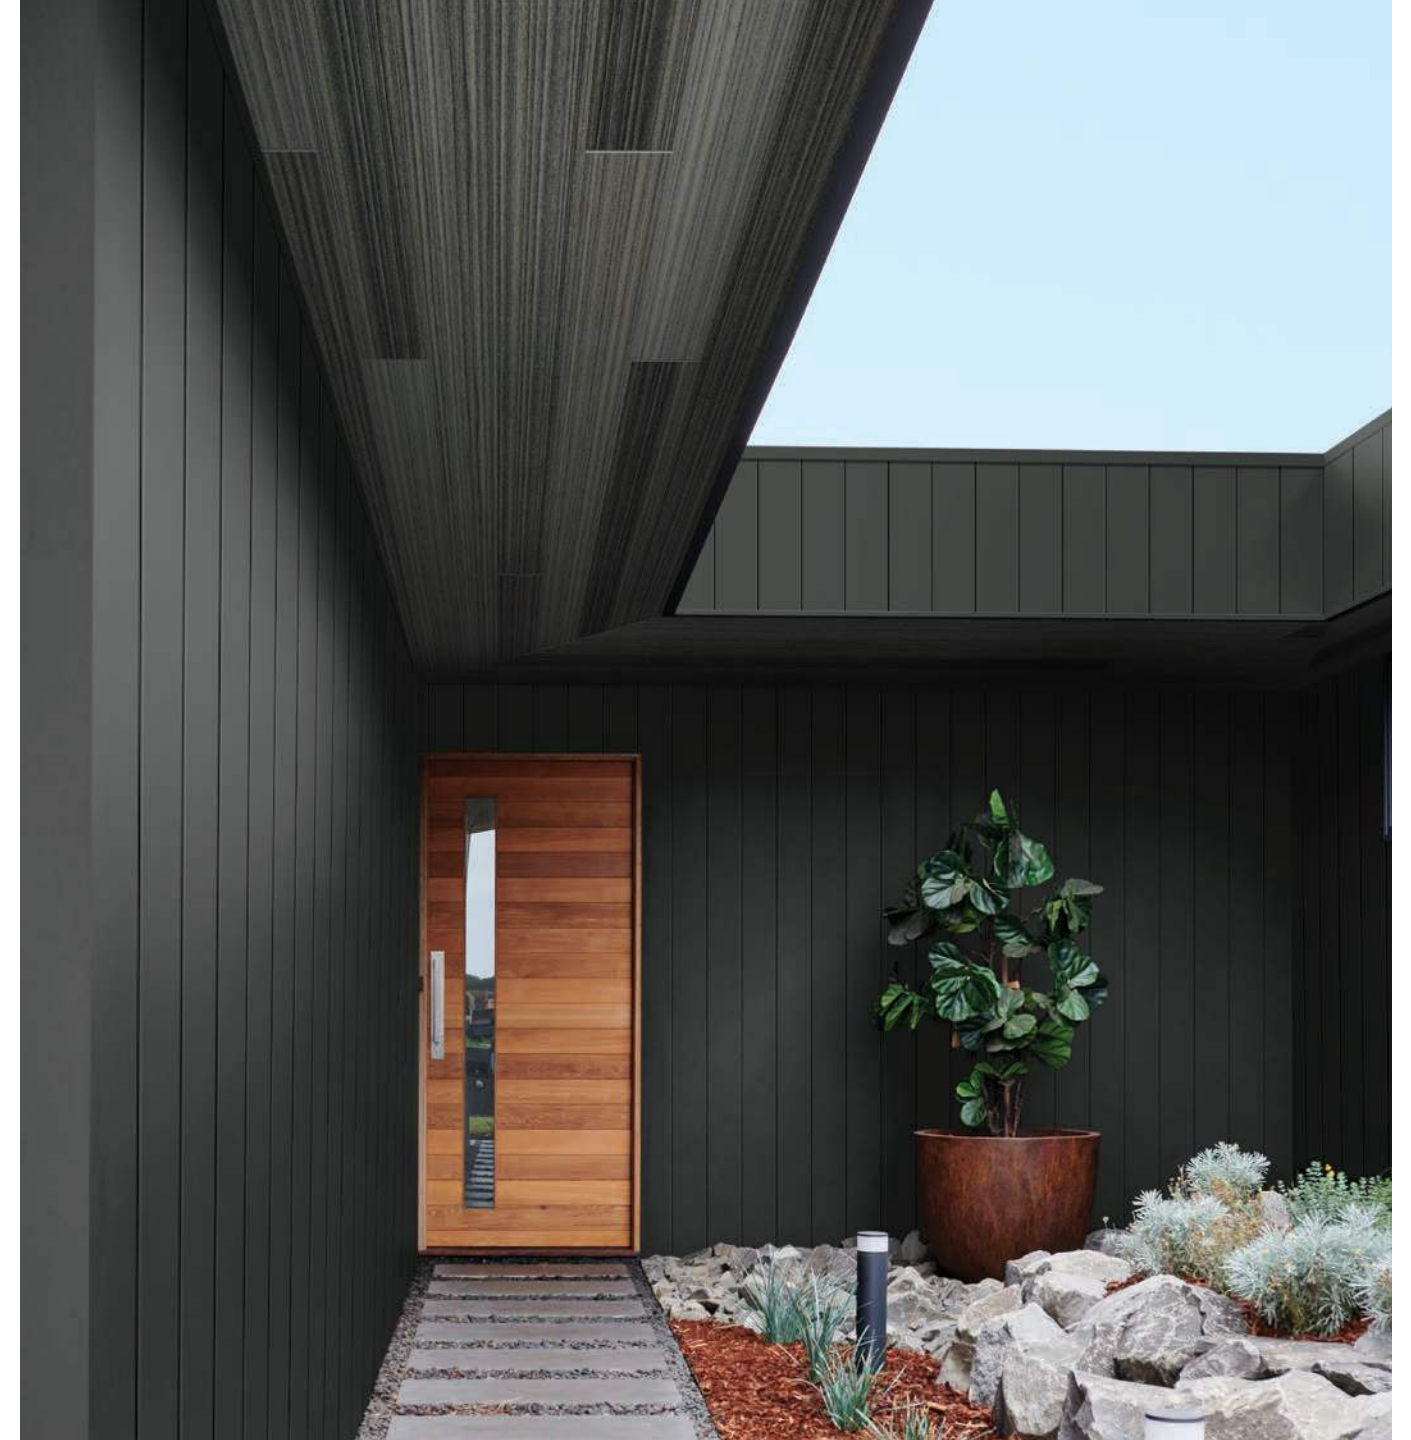

414 Ironstone [IRNS] 5" Plank Vertical Siding and 481 Driftwood [DFWD] 5" Plank Soffit