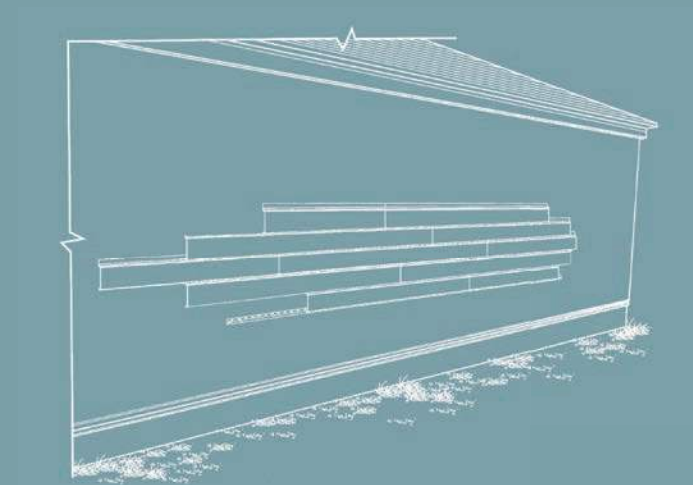

-ZAHA HADID

VESTA STEEL SIDING®

PATENTS

U.S. Patents: 10,508,455 & 10,760,282

U.K. Patent: 2,588,713

Canadian Patent Pending

[FIGURE 1 & 5]

[FIGURE 2 & 6]

[FIGURE 3 & 7]

[FIGURE 4 & 8]

[FIGURE 9]

[FIGURE 10]

[FIGURE 11]

[FIGURE 12]

PATENTED DESIGN SOLUTION

Vesta Steel Siding panels easily stack to provide a consistent reveal whether installed vertically or horizontally. Interlocking and stacking panels are specifically contoured to provide swift and gap-free assembly. Panels form element-tested channels that divert moisture out and away from the surface seams while breathing ducts promote air circulation between joint seams and behind the building surface.

FIGURE DESCRIPTIONS:

FIGURE 1: A partial rear view of a siding panel according to one embodiment of the present invention.

FIGURE 2: A bottom view of the siding panel shown in Figure 1.

FIGURE 3: A cross-sectional view of the siding panel shown in Figure 1.