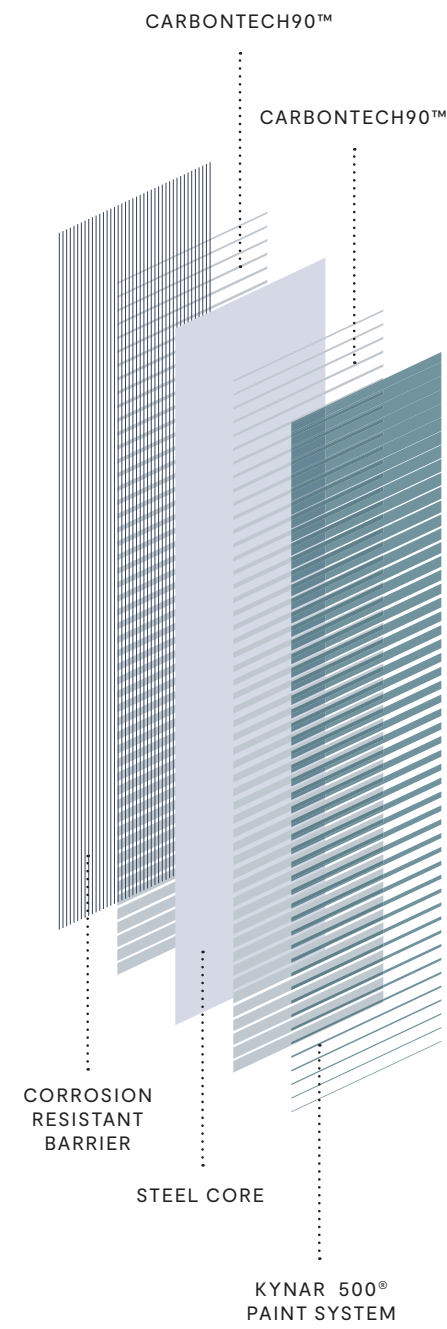

ANTICORROSIVE CARBONTECH90™ ZINC BARRIER

Every square inch of Vesta Steel Siding is protected by CarbonTech90, a galvanization process that applies an anticorrosive zinc barrier to an already-popular siding alternative that's been around for almost 100 years.

A Long History of Protection

The term galvanization was first used to describe the process of applying a coating of zinc to a steel surface. This technique has the long history of providing corrosion protection, while simultaneously being developed in France as well as in England in 1837. The method employed then was to manually dip metal sheets into a hot bath of molten zinc. Within two years, galvanized metal became popular for roofing applications in Europe and the U.S. for their resistance against corrosion.