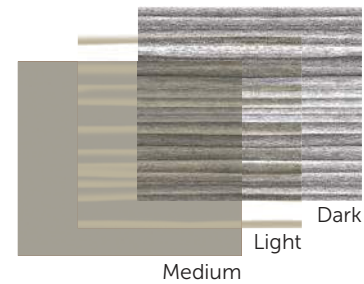

“EXTERIOR WALLS OF YOUR HOME IS A GREAT WAY TO BOOST STYLE, AND IT’S SAFE TO SAY THAT SIDING IS HAVING A MOMENT.”

-HOZZ

Patent-Pending HD3 Woodgrain Colors

A patent-pending, high definition, tri-color paint application that captures light, medium and dark woodgrain details, creating a multidimensional and naturally accurate look that’s engineered to maintain its color for a lifetime.